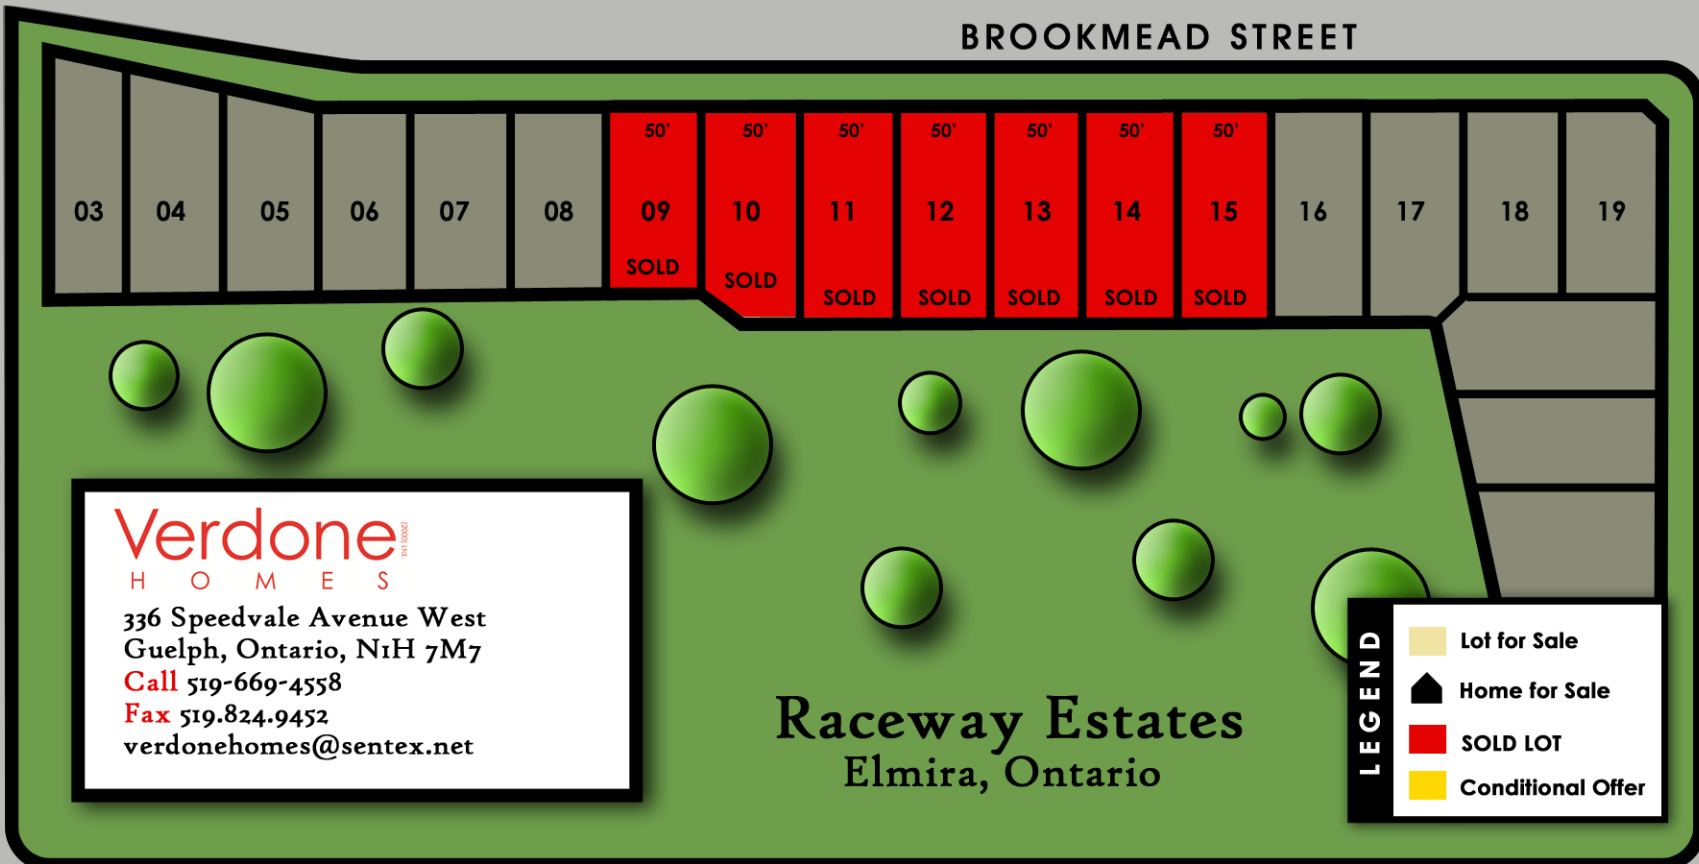

PARK AVENUE

ANNA STREET

ROBERTA STREET

BROOKMEAD STREET

Verdone
H O M E S
336 Speedvale Avenue West
Guelph, Ontario, N1H 7M7
Call 519-669-4558
Fax 519-824-9452
verdonehomes@sentex.net

Raceway Estates
Elmira, Ontario

LEGEND

- Lot for Sale
- Home for Sale
- SOLD LOT
- Conditional Offer

KNAPP ROAD

RAISING MILL GATE

SUGAR KING DRIVE

NEW REC CENTER

SECOND STREET