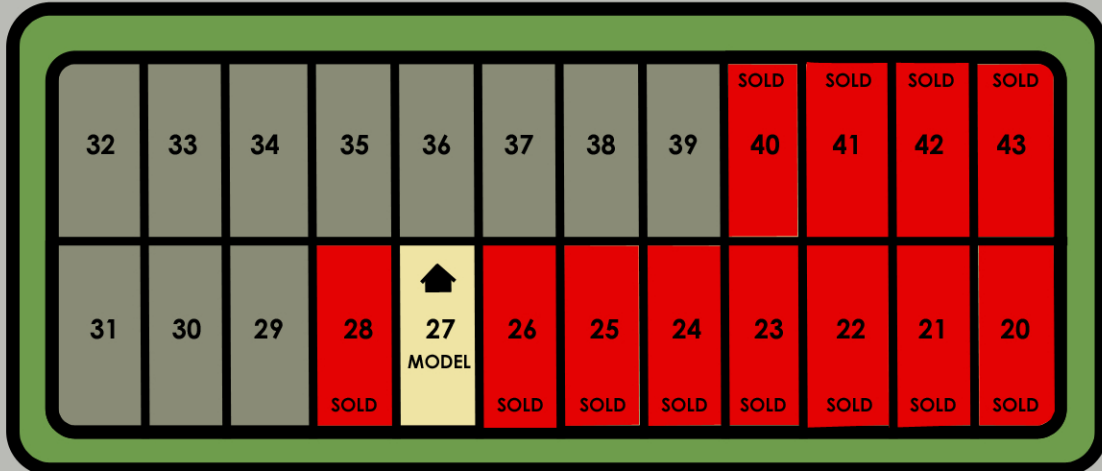

PARK AVENUE

ANNA STREET

ROBERTA STREET

BROOKMEAD STREET

Verdone
H O M E S
336 Speedvale Avenue West
Guelph, Ontario, N1H 7M7
Call 519-669-4558
Fax 519-824-9452
verdonehomes@sentex.net

Raceway Estates
Elmira, Ontario

LEGEND

- Lot for Sale
- Home for Sale
- SOLD LOT
- Conditional Offer

KNAPP ROAD

RAISING MILL GATE

SUGAR KING DRIVE

NEW REC CENTER

SECOND STREET